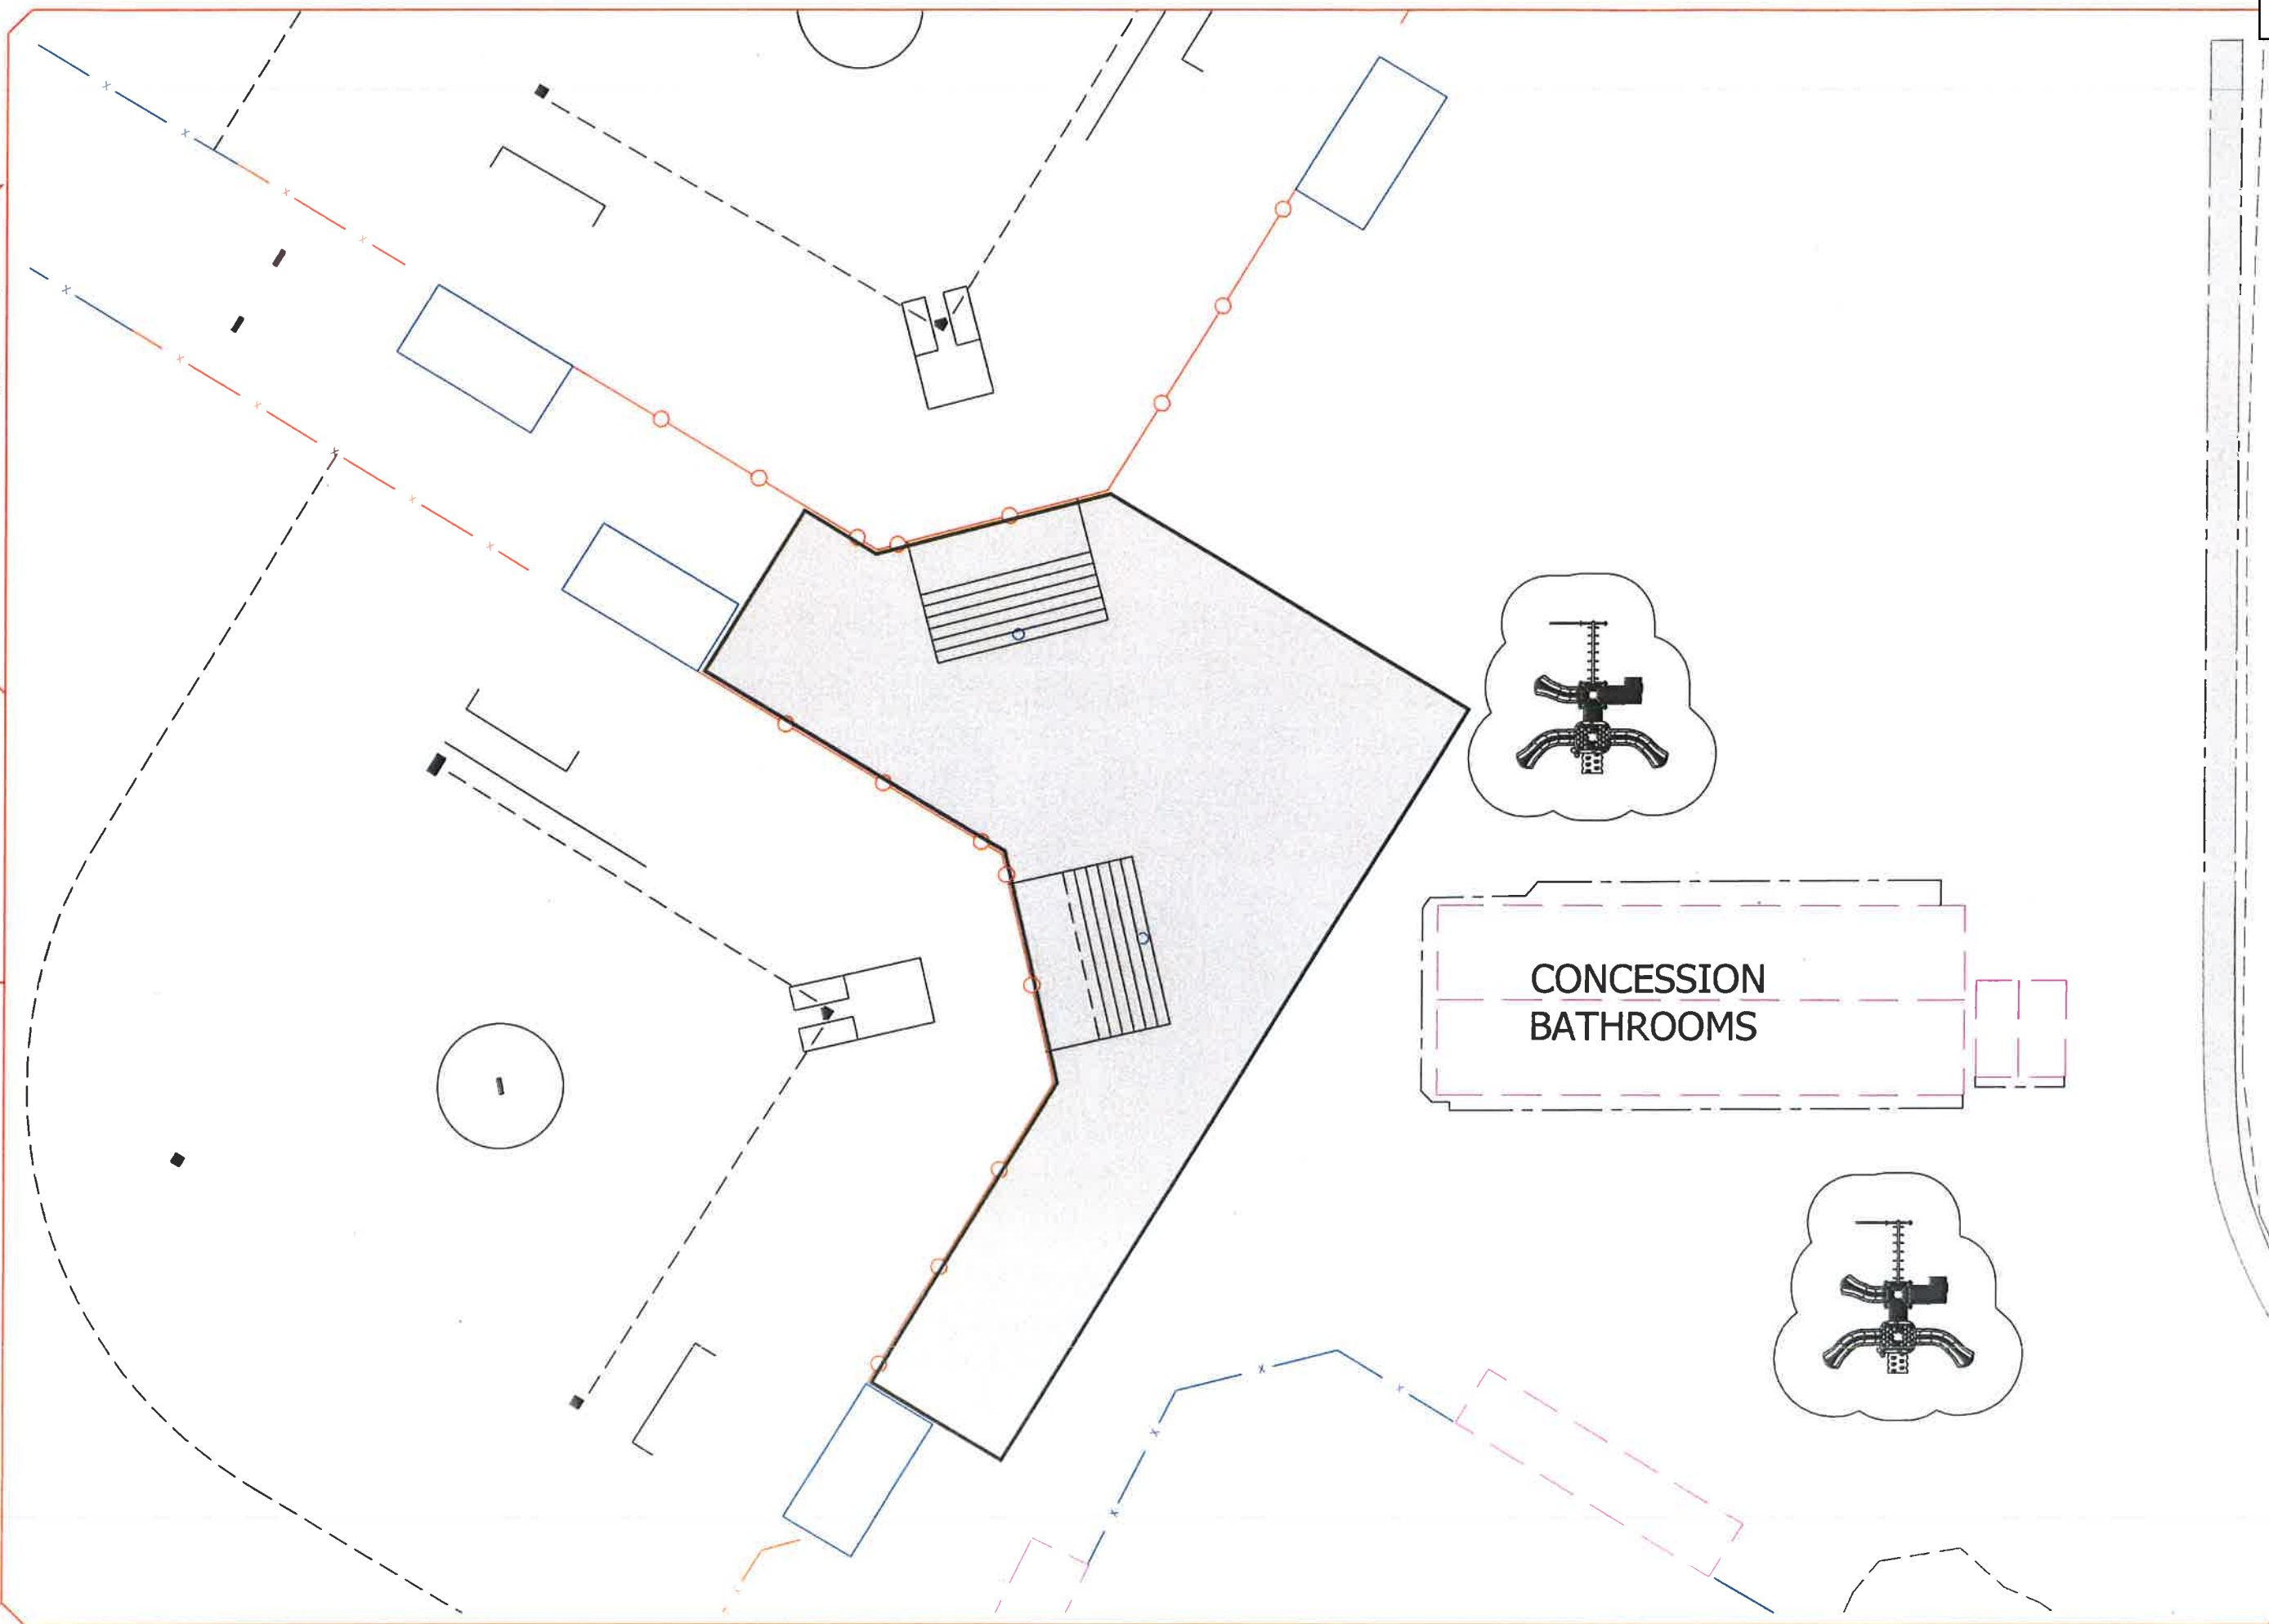

Meeting ID: 836 4307 4191 Passcode: 4332809 Call: 1-346-248-7799

1. **New Business**

a. SMV Playground Equipment

Department of Public Works
 115 2nd Street S.E., Sidney, MT, 59720 P-406-433-2809

OVERALL SITE PLAN
 Playground Equipment

South Meadow Softball Complex
 Playground Equipment Location

Date:		Iss.:	Revised:	By:	Date:
Drawn By:					
Project #:					

Sheet #: A

OVERALL SITE PLAN
 Existing Field Layout

SOUTH MEADOW SOFTBALL COMPLEX
 2016 UPGRADE PROJECT

Date:	NA	Revision	By	Date
Drawn By:				
Project #:				

Scale: 0 30 60

Sheet #: **2 of 3**