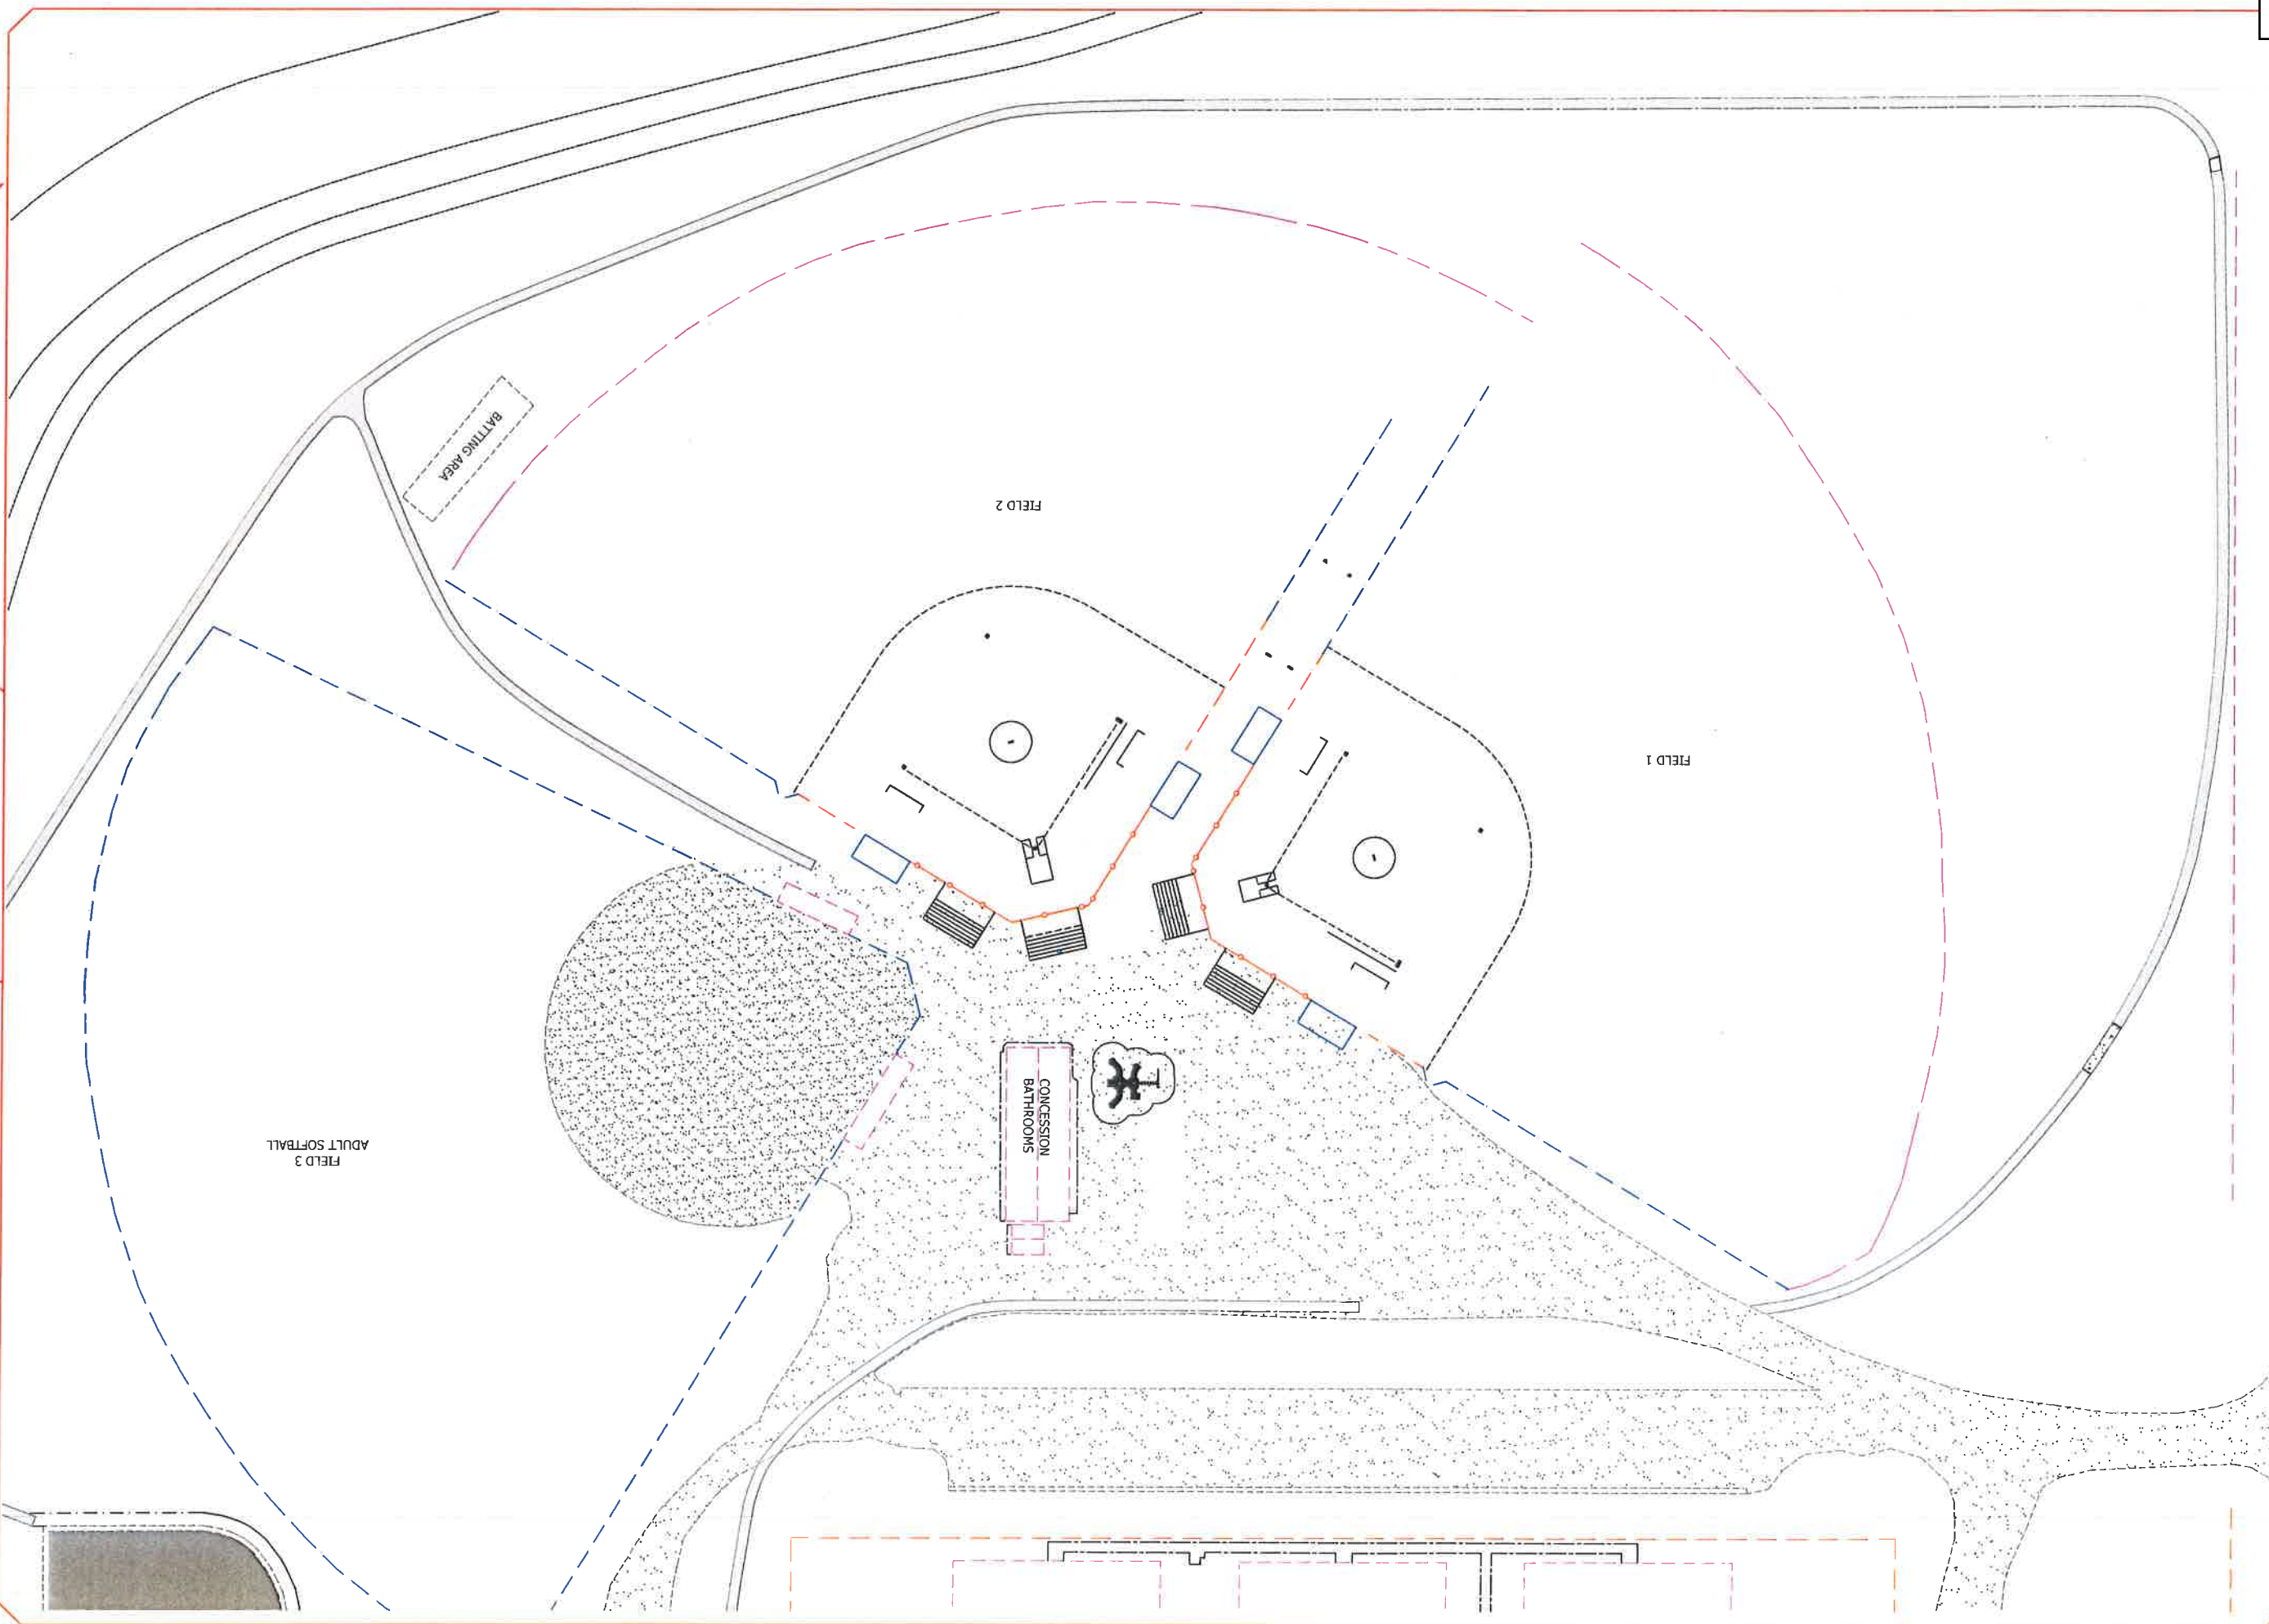

South Meadow Softball Complex
 Playground Equipment Location

Date:		Iss.:	Revised:	By:	Date:
Drawn By:					
Project #:					

Sheet #: A

OVERALL SITE PLAN
 Existing Field Layout

SOUTH MEADOW SOFTBALL COMPLEX
 2016 UPGRADE PROJECT

Date:	NA	Revision	By	Date
Drawn By:				
Project #:				

Scale: 0 30 60

Sheet #: **2 of 3**