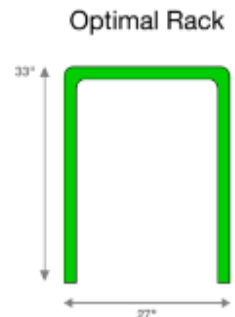

RIDGEWAY

208 Jarvis Street | Suite A | Ridgeway, WI 53582

Iowa County, Wisconsin

To: Park and Recreation Commission/Board of Trustees

RE: Bike Racks for Park

From: Hailey Roessler, Clerk/Treasurer

August 29, 2023

The Ridgeway Community Park currently has one bike rack at the trail head (by the Reeson memorial bench and kiosk/picnic table north of Larson’s barn, *pictured below*) with 26 holes for bikes. The Vibrant Spaces Grant, and Ridgeway Farmer’s Market Grant award from Iowa County Tourism, requested funds for a bike rack. The CDI Vibrant Spaces Grant award included additional funding for picnic tables, benches, monument lighting, planter boxes, trash cans, and a fire pit. The DNR also has a possible donation available of blue wave racks that need to be mounted in cement.

Utilizing fund requests from CDI-VS for the $369 and Ridgeway Farm Market’s Tourism Grant from Iowa County for $700 the village could place bike racks in different areas.

Best practice recommendations are the staple bike racks that allow two points of securement for bicycles. Info links:

<https://bicyclesecurityadvisors.com/best-practice-guides/parking/optimal-rack/>