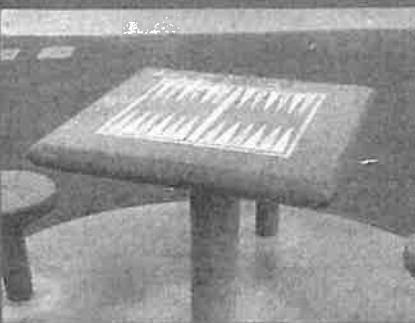

Chinese Checkers Table

Available in Freestanding or Direct Burial Post. Features cast in board for marbles, stone accent pieces, bolt down brackets and available with recycled glass content.

Freestanding grey or black \$3,106.00

Integral brown, or brick red \$3,305.00

Integral white or green \$3,705.00

Domino Table

Available in Freestanding or Direct Burial Post. Features cast in piece holders, beverage holders, bolt down brackets and available with recycled glass content.

Freestanding grey or black \$3,995.00

Integral brown, or brick red \$4,222.00

Integral white or green \$4,445.00

Backgammon Table

Available in Freestanding or Direct Burial Post. Features marble inlay Backgammon board, stone accent pieces, bolt down brackets and available with recycled glass content.