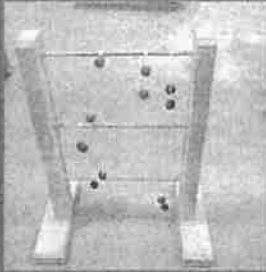

Blue, Green, or pure white \$2,416

STONE AGE

CONCRETE TABLE TENNIS

BRAVADO OUTDOOR | EVERYONE PLAYS

6

Concrete Ladder Ball

Concrete Ladder ball posts with stainless steel bars.

Natural Grey, black, brown or brick red \$2,037.00

Blue, green, or white \$2,416.00

Genius Chess Table Freestanding

Available in Freestanding or Direct Burial Post. Features marble inlay chess board, stone accent pieces, bolt down brackets and available with recycled glass content.