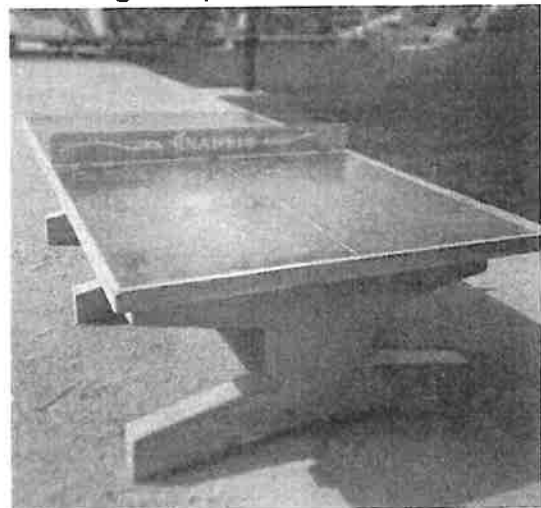

STONE AGE

CONCRETE TABLE TENNIS
BRAVADO OUTDOOR | EVERYONE PLAYS

WHO WE ARE

Bravado Outdoor Products specializes in unique, permanent concrete recreational equipment for parks, schools, entertainment venues and home use. Bravado Promotes healthy physical and social activity for all ages and physical activity levels.

Everybody plays! Our strong background in Government and construction contract sales makes us the only choice for permanent concrete games in North America. Our focus on beauty and craftsmanship makes us the inspired choice for entertainment venues and fine homes.

OUR PHILOSOPHY

We are the essence of post industrialism. Industrial quality is only a starting point. The ending point is to inspire joy through craftsmanship and to change places into a spontaneous combustion of activity, fun and innovative spirit.

QUALITY

Our finished products are satin smooth. Ball bounce and play meet ITTF standards except for the durable steel nets. Our nets are 3/8" steel with powder coating. Our nets are ALWAYS custom designed for each unique project! Underneath all that beauty, the engineering is oversized for long term durability. All Bravado tables are produced using our proprietary triple reinforced concrete. We finish the tables using quality anti-graffiti coating for long term beauty even in the roughest public venues.